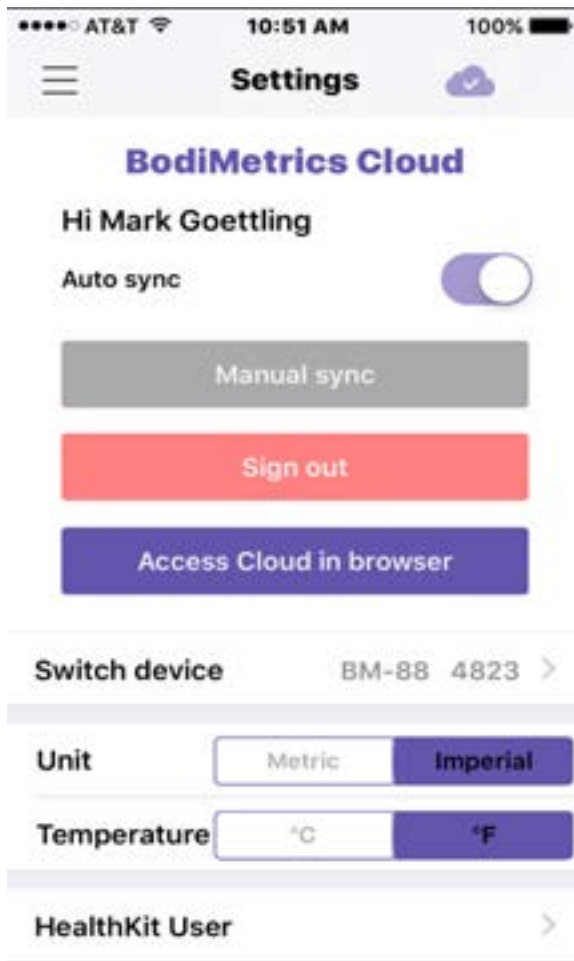

BodiMetrics

Performance Monitor™

Sending Reports via Email

- Select Report you'd like to email then Tap 
- Next, Tap Share menu
- Then, Tap Email icon and
- Finally, type in the email address and subject line to send your report to a family member, caregiver or physician

Registering User - Cloud

- Tap Main Menu  and Navigate to Settings menu
- Sign into cloud account to sync user data by entering company email and password
- Toggle Auto-sync button to ON 
- Check Units of measure; C° or F° and British or Metric
- Your User is now ready to sync data from their Performance Monitor -> BodiMetrics mobile app -> to your secure cloud Account