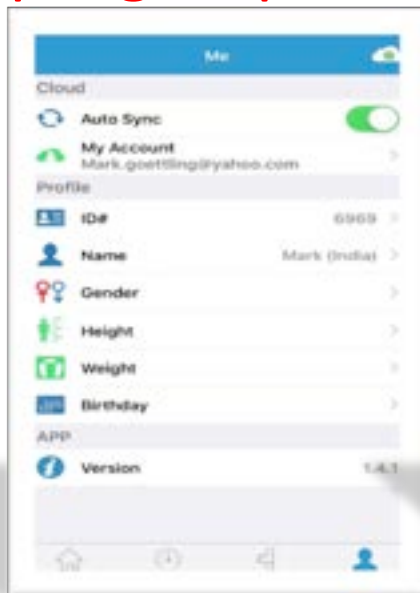

Managing O2 (Me) User Set Up

Step 1: Setting up Cloud Account - OPTIONAL

- Tap on Me Menu tab
- Under Cloud heading turn ON Auto Sync by swiping button to the right to turn background **GREEN**
- Create a Cloud Account by selecting **Right Arrow** link
  - Enter your name, email; select a password and confirm
- Tap Sign Up button to complete