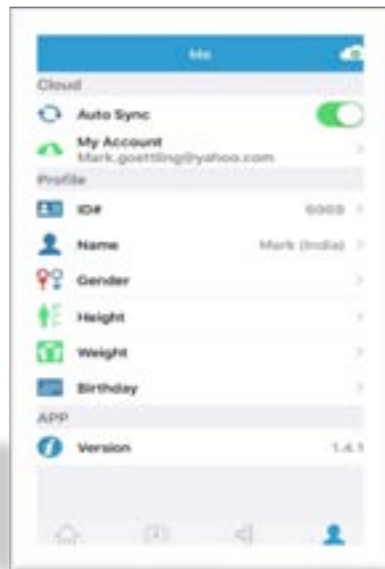

# Managing O2 (Me) User Set Up

## Step 1: Setting up Cloud Account - OPTIONAL

- Tap on Me Menu  tab
- Under Cloud heading turn ON Auto Sync by swiping button to the right to turn background **GREEN**
- Create a Cloud Account by selecting **Right Arrow** link
  - Enter your name, email; select a password and confirm
- Tap Sign Up button to complete

## Step 2: Setting up User Info for Cloud Account ONLY

- Tap on Me Menu  tab
- Enter an ID# - any number you select w/1-16 numbers
- Enter your Name and Gender
- Enter your Height and Weight
- Enter your Birthday
- Tap < Back button upper left corner of screen to return to menu